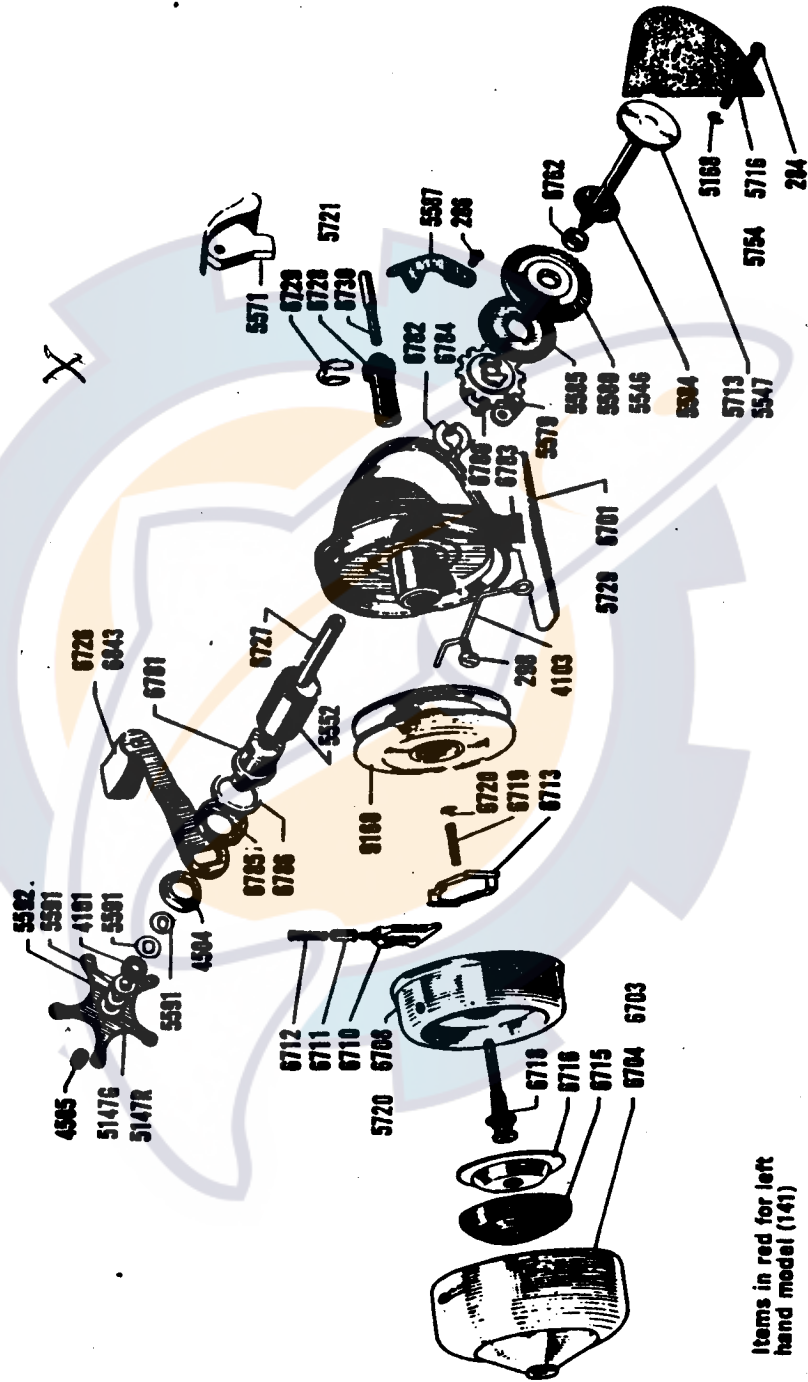

# Garcia ABU-MATIC 140-141-160

Items in red for left hand model (141)

Please specify both reel model and part numbers when ordering.